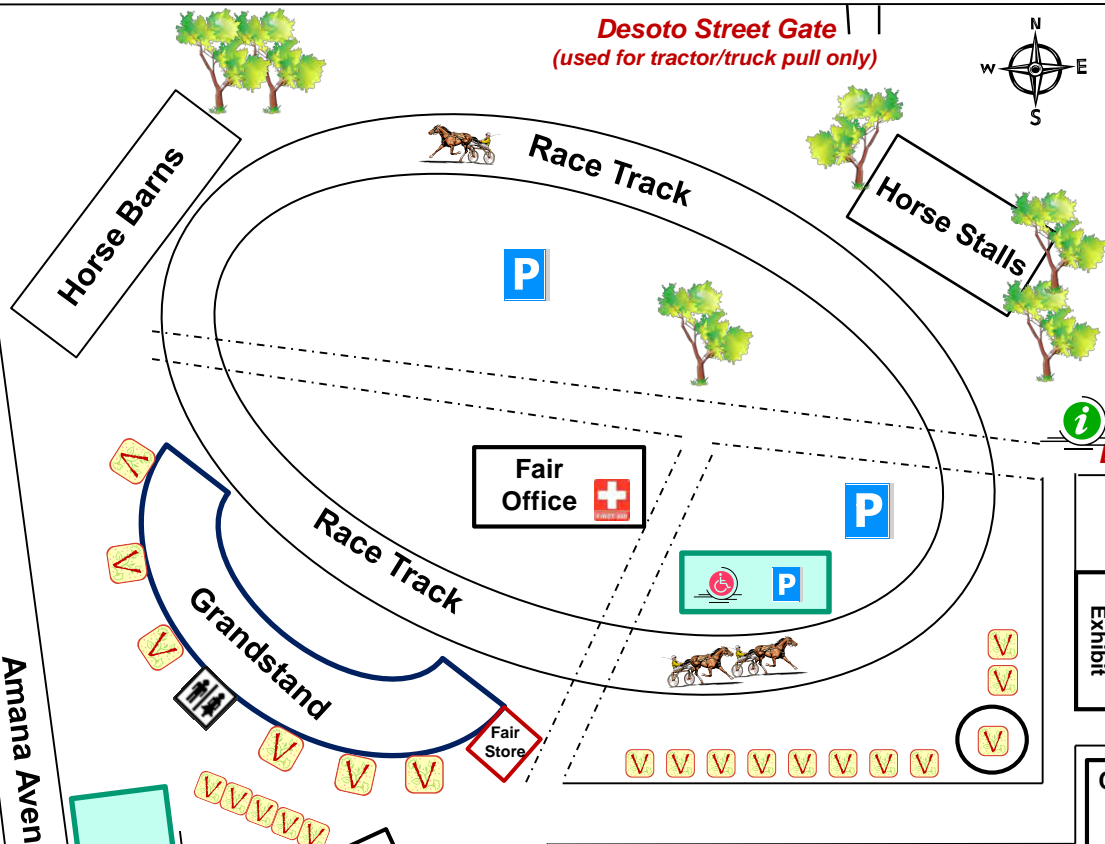

Mayberry Street

Lincoln County Fairgrounds

1003 Hedgemont Avenue
Fayetteville, TN 37334
Office: 931-433-6387

Desoto Street Gate
(used for tractor/truck pull only)

Desoto Street Gate Desoto Street

Fayetteville Lumber Stage

Farmer for a Day Exhibit

Main Entrance Gate

Commercial Exhibit Building

Carnival Office

Carnival Midway

Live Stock Barns

Creative Living Bldg

Belle City Employee Parking

Fayetteville Cycle Inc.

Amana Avenue

Hedgemont Avenue

Amana Ave Gate

Averitt Express

Fayetteville Animal Clinic

← to US 64

Wilson Parkway

to US 231/431 →

→ to

- Note:**
Map Not to Scale
- = Vendors
 - = Gate/Info
 - = Parking Area